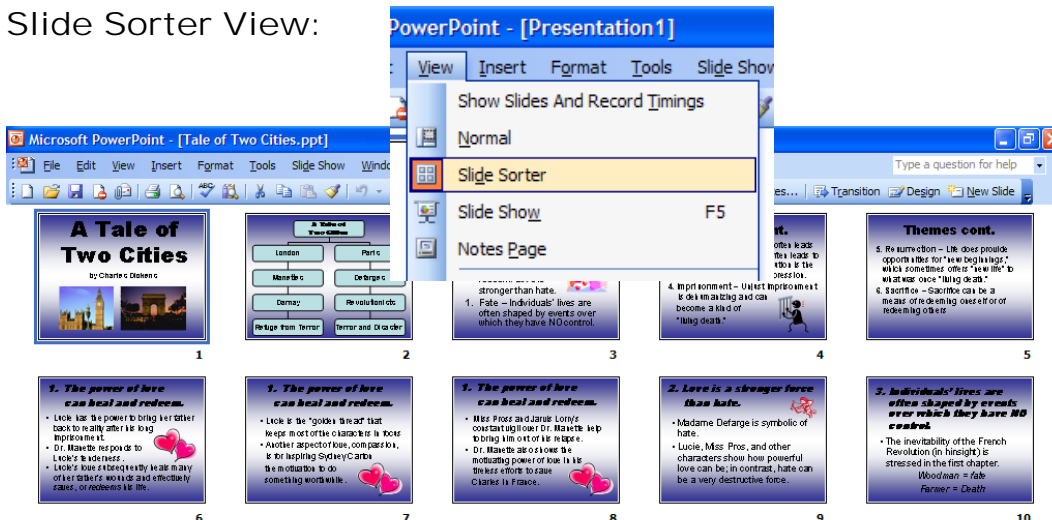

PowerPoint Basic Views

Normal View:

Menu

Toolbars

Outline

Slide Sorter Pane

Task Pane

Slide Pane

Notes

View Buttons

Toolbars

Slide Sorter View:

Notes Page View:

Master View: (This function allows for you to edit how the “Master” slide, handouts, and notes page looks; it changes ALL slides at once.)