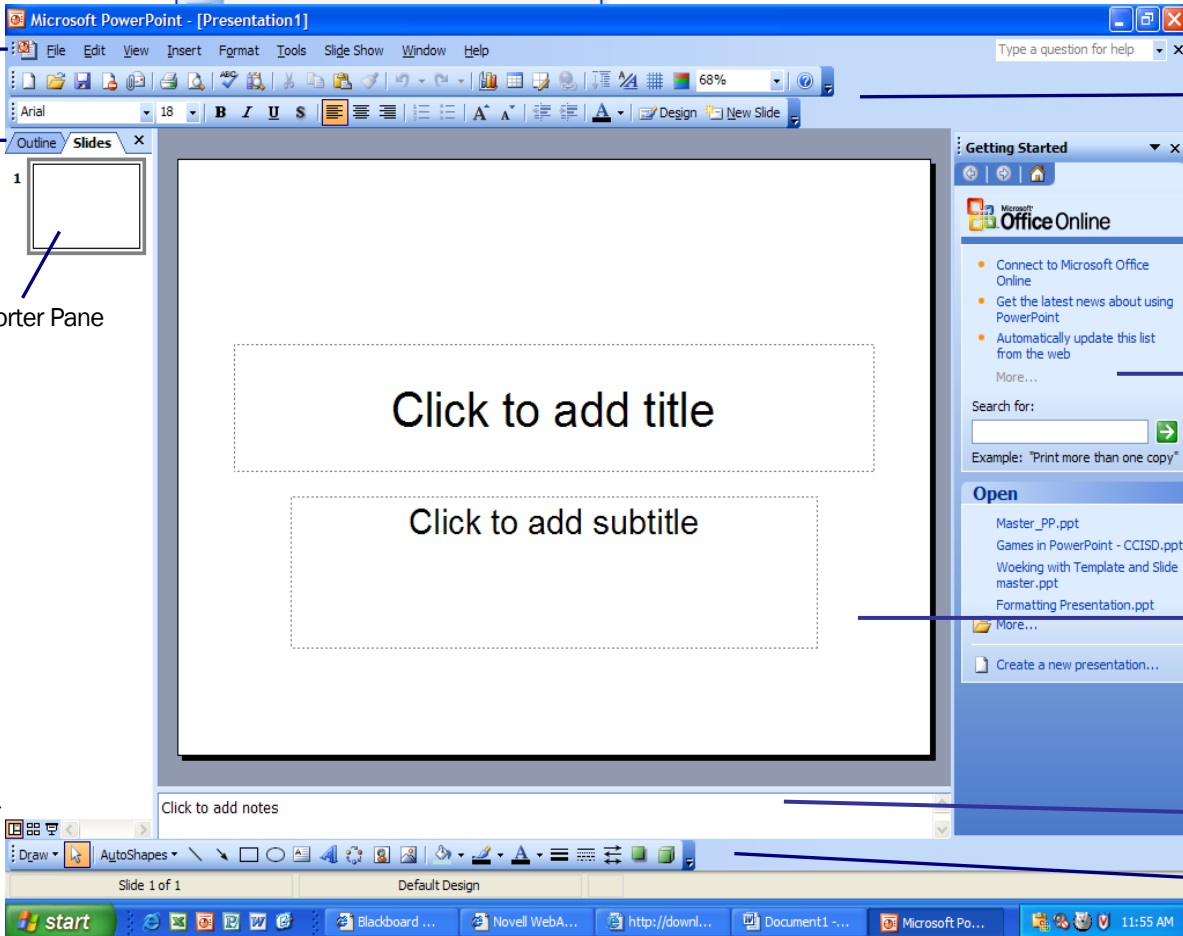

PowerPoint Basic Views

Normal View:

Menu

Toolbars

Outline

Slide Sorter Pane

Task Pane

Slide Pane

Notes

View Buttons

Toolbars

Slide Sorter View:

Notes Page View:

Master View: (This function allows for you to edit how the “Master” slide, handouts, and notes page looks; it changes ALL slides at once.)